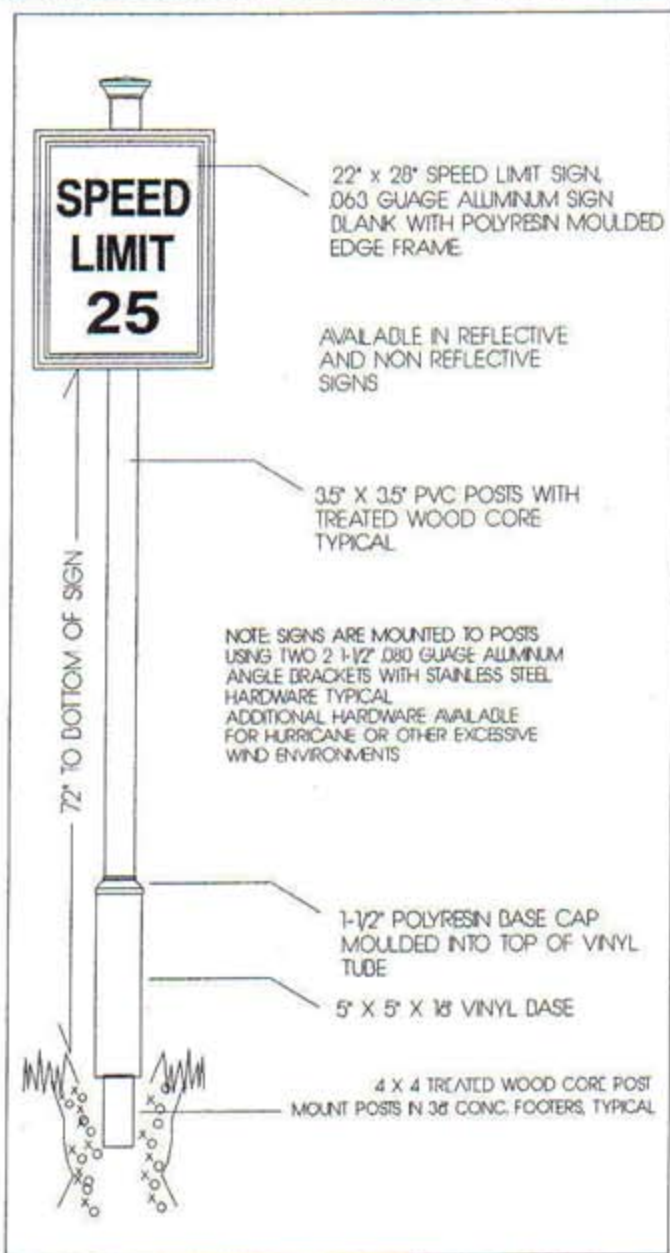

## ES 127-SPEED LIMIT SIGNS

(AVAILABLE IN REFLECTIVE AND NON REFLECTIVE SIGN PANEL)

Be sure to check out our matching low maintenance Mail post system Page 3

STEEL CORE POST ALSO AVAILABLE UPON REQUEST

Be sure to check all local codes and Home Owner Association by-laws before placing orders.

## ES 127-TRAFFIC CONTROL SIGNS

(AVAILABLE WITH ANY MESSAGE)

- ALL SIGNS ARE AVAILABLE TO BE SHIPPED WITH OR WITHOUT 4 X 4 TREATED WOOD CORE POSTS, IF PURCHASING YOUR OWN BE SURE TO ALLOW POSTS TO DRY BEFORE INSTALLATION