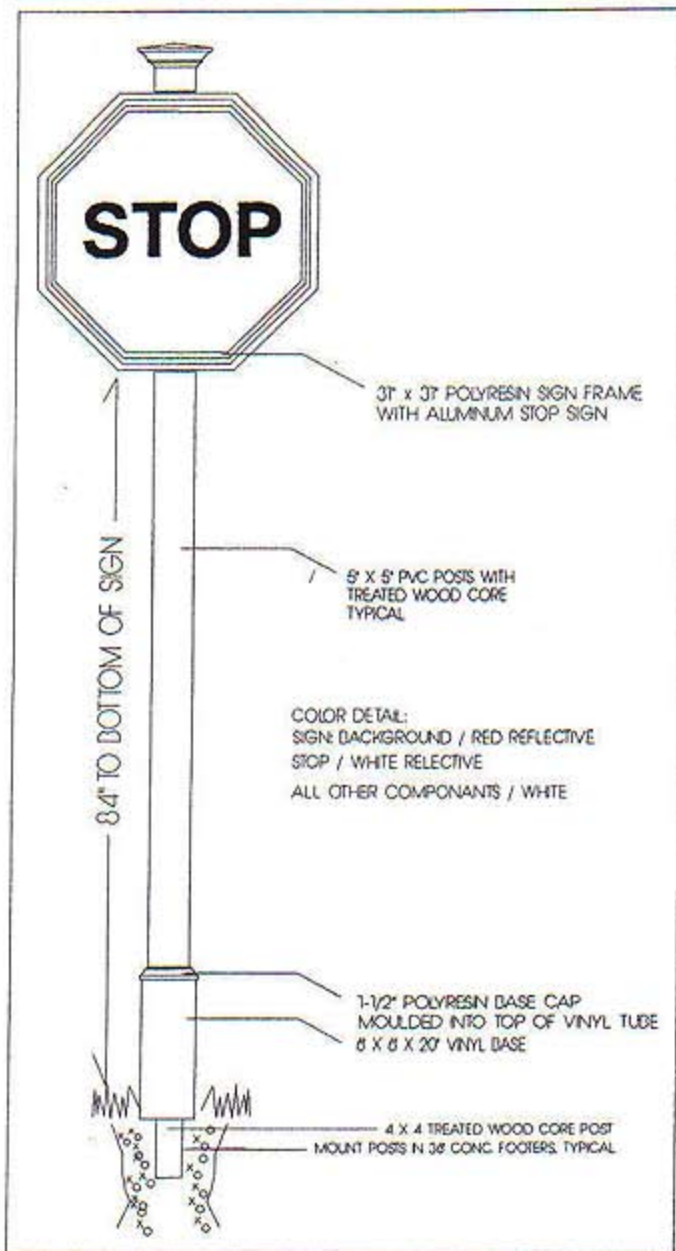

ES 127-STREET IDENTIFICATION MARKERS

(AVAILABLE IN SINGLE DOUBLE AND TRIPLE SIGN SET-UP)

ES 127-STOP SIGN SYSTEM

(AVAILABLE IN ENGINEERING GRADE AND DIAMOND GRADE SIGNS)

- ALL SIGNS ARE AVAILABLE TO BE SHIPPED WITH OR WITHOUT 4 X 4 TREATED WOOD CORE POSTS, IF PURCHASING YOUR OWN BE SURE TO ALLOW POSTS TO DRY BEFORE INSTALLATION

STEEL CORE POST ALSO AVAILABLE UPON REQUEST

Be sure to check all local codes and Home Owner Association by-laws before placing orders.

Be sure to check out our matching low maintenance Mail post system Page 3