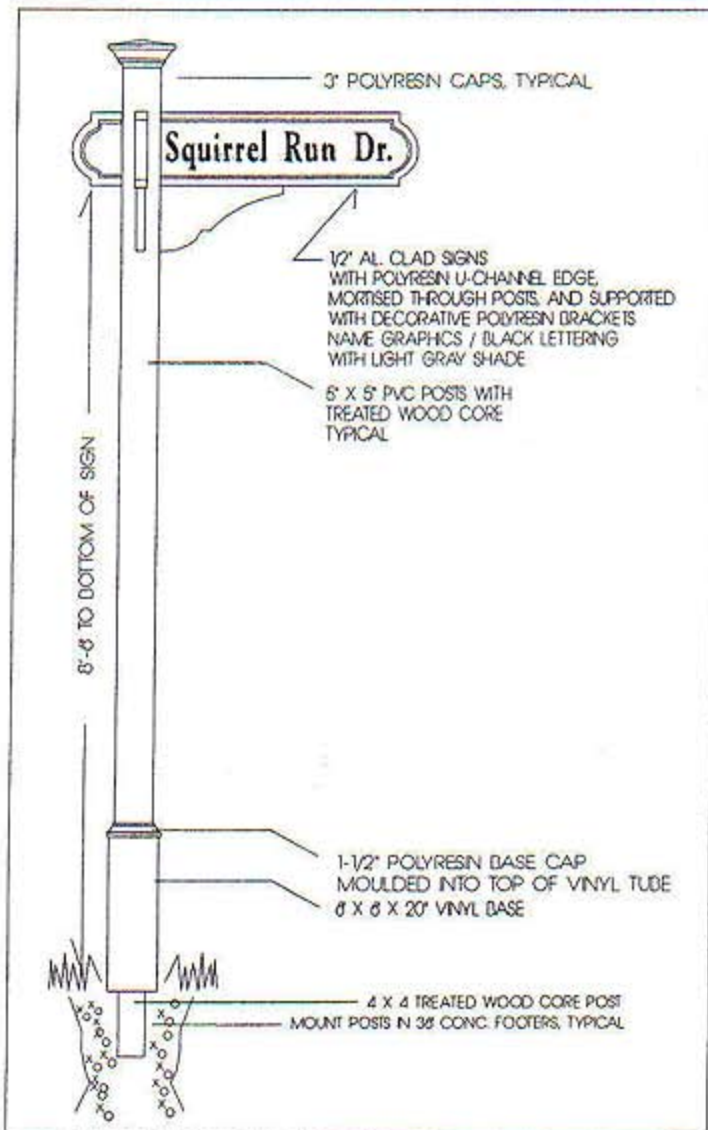

ES 127-STREET IDENTIFICATION MARKERS

(AVAILABLE IN SINGLE DOUBLE AND TRIPLE SIGN SET-UP)

ES 127-STOP SIGN SYSTEM

(AVAILABLE IN ENGINEERING GRADE AND DIAMOND GRADE SIGNS)

- ALL SIGNS ARE AVAILABLE TO BE SHIPPED WITH OR WITHOUT 4 X 4 TREATED WOOD CORE POSTS, IF PURCHASING YOUR OWN BE SURE TO ALLOW POSTS TO DRY BEFORE INSTALLATION